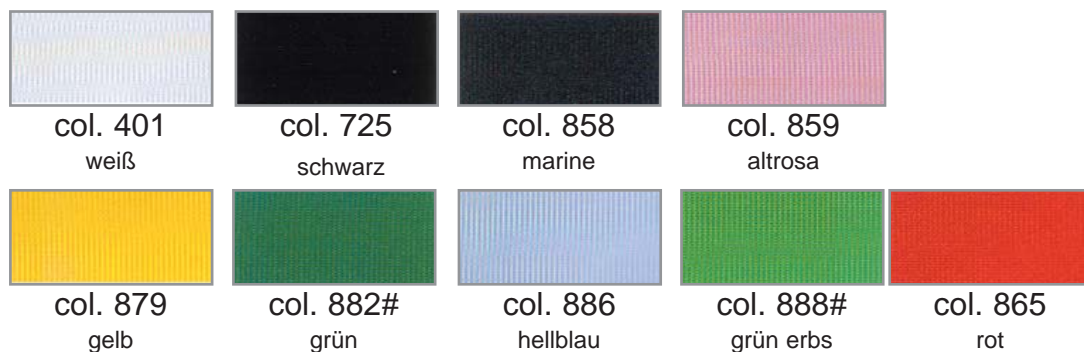

Taftband
100% Polyester

Art. **B 2205806** 6mm, VE: 25m   Art. **B 2205825** 25mm, VE: 25m
Art. **B 2205810** 10mm, VE: 25m   Art. **B 2205840** 40mm, VE: 25m
Art. **B 2205816** 16mm, VE: 25m